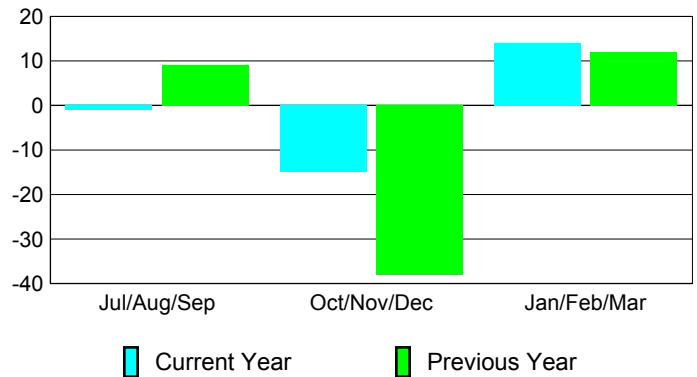

Comparison of Membership Gain/Loss

Current Year Compared to the Previous Year