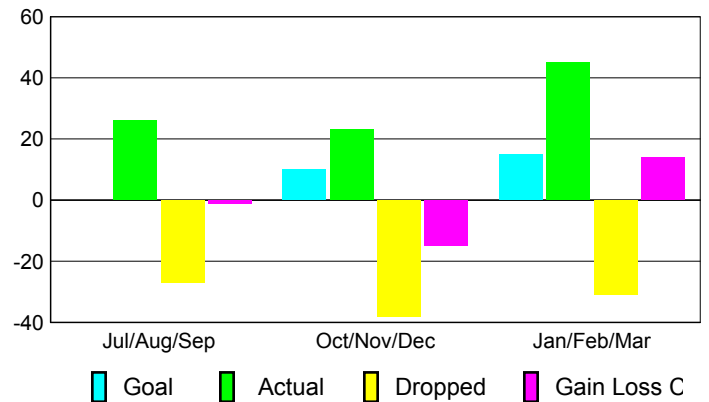

Membership Results 2008-2009

Goal, New, Dropped, Gain/Loss